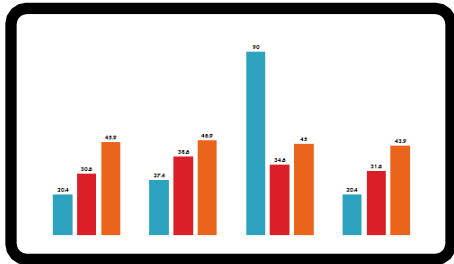

WIDESCREEN PRESENTATION

Tips and tools for creating and presenting wide format slides

Widescreen Presentation

This template is formatted with a 16:9 “widescreen” aspect ratio. It’s a great way to take advantage of laptops, televisions and projectors equipped with widescreen displays.

Even if you do not have a widescreen display, you can still create and present 16:9 slides. PowerPoint’s Slide Show always resizes your slides to fit any screen.

Widescreen Advantages

- ▣ Side by side material fits more naturally.
- ▣ Widescreen adds drama to graphics and images.

Widescreen Graphics

Even a single graphic, such as a chart, can be presented more dramatically in widescreen.

Widescreen Pictures

Pictures can also be presented more dramatically in widescreen.

Creating 16:9 Presentations

Widescreen Test Pattern (16:9)

Aspect Ratio Test

(Should appear
circular)

4x3

16x9