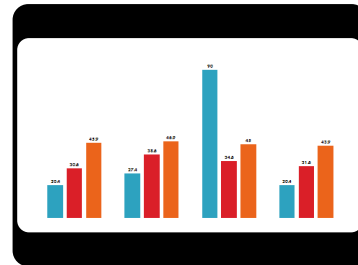

WIDESCREEN PRESENTATION

Tips and tools for creating and presenting wide format slides

Widescreen Presentation

This template is formatted with a 16:9 “widescreen” aspect ratio. It’s a great way to take advantage of laptops, televisions and projectors equipped with widescreen displays.

Even if you do not have a widescreen display, you can still create and present 16:9 slides. PowerPoint’s Slide Show always resizes your slides to fit any screen.

Widescreen Advantages

- ▣ Side by side material fits more naturally.
- ▣ Widescreen adds drama to graphics and images.

Widescreen Graphics

Even a single graphic, such as a chart, can be presented more dramatically in widescreen.

Widescreen Pictures

Pictures can also be presented more dramatically in widescreen.

Creating 16:9 Presentations

Widescreen Test Pattern (16:9)

Aspect Ratio Test

(Should appear
circular)

4x3

16x9